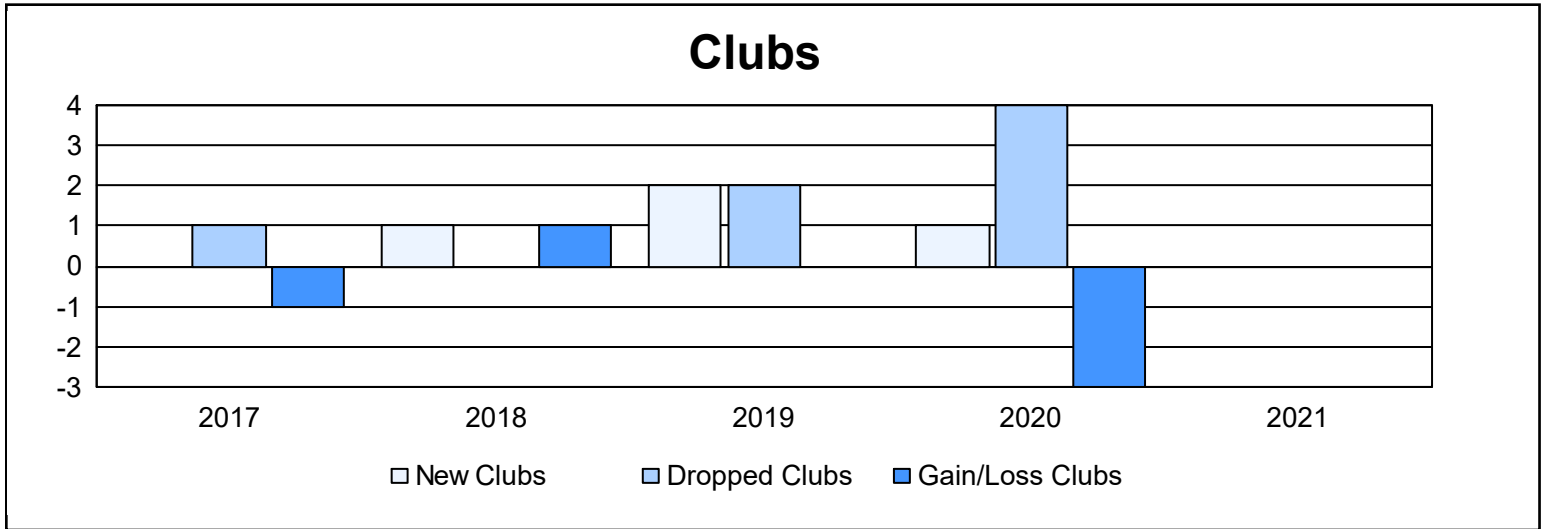

Year	New Clubs	Dropped Clubs	Gain/ Loss Clubs	New Members	Charter Members	Reinstate Members	Transfer Members	Total Member Added	Total Members Dropped	Gain/ Loss Members
2016-2017	0	1	-1	62	3	10	2	77	161	-84
2017-2018	1	0	1	29	32	2	0	63	106	-43
2018-2019	2	2	0	131	52	2	1	186	179	7
2019-2020	1	4	-3	75	24	1	4	104	134	-30
2020-2021	0	0	0	86	2	3	0	91	81	10
<b>Average</b>	<b>1</b>	<b>1</b>	<b>-1</b>	<b>77</b>	<b>23</b>	<b>4</b>	<b>1</b>	<b>104</b>	<b>132</b>	<b>-28</b>

### Membership Composition June 2021 Cumulative