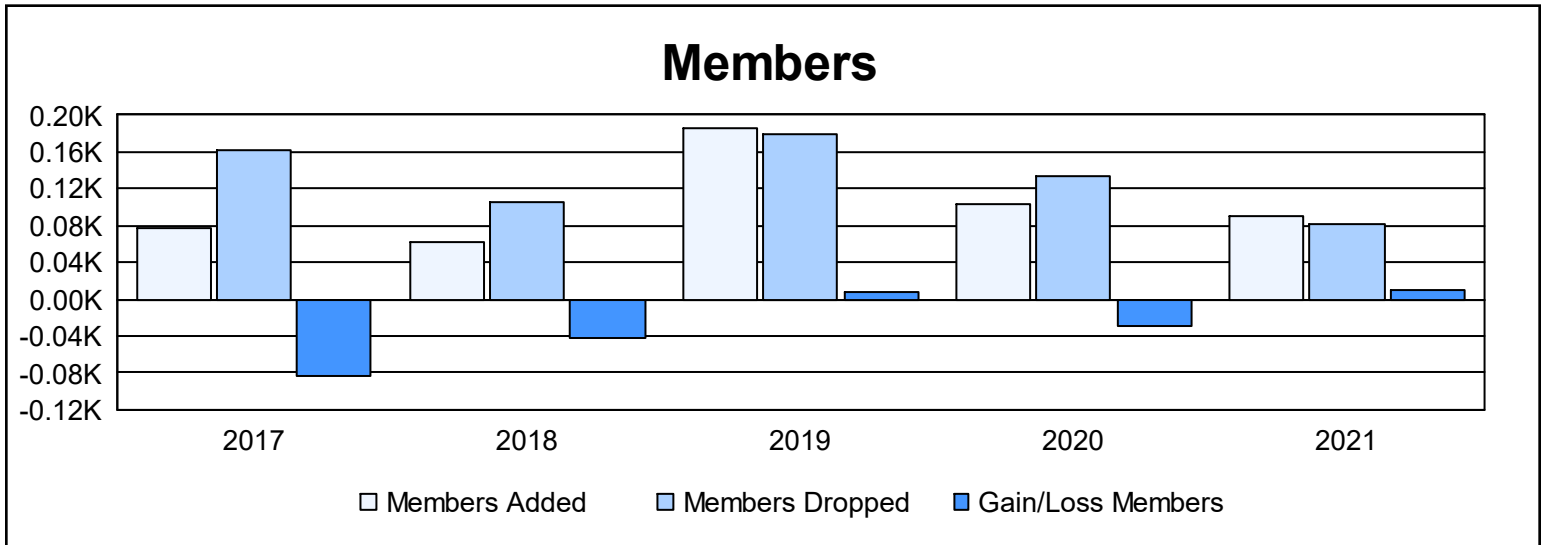

Year	New Clubs	Dropped Clubs	Gain/ Loss Clubs	New Members	Charter Members	Reinstate Members	Transfer Members	Total Member Added	Total Members Dropped	Gain/ Loss Members
2016-2017	0	1	-1	62	3	10	2	77	161	-84
2017-2018	1	0	1	29	32	2	0	63	106	-43
2018-2019	2	2	0	131	52	2	1	186	179	7
2019-2020	1	4	-3	75	24	1	4	104	134	-30
2020-2021	0	0	0	86	2	3	0	91	81	10
<b>Average</b>	<b>1</b>	<b>1</b>	<b>-1</b>	<b>77</b>	<b>23</b>	<b>4</b>	<b>1</b>	<b>104</b>	<b>132</b>	<b>-28</b>

### Membership Composition June 2021 Cumulative