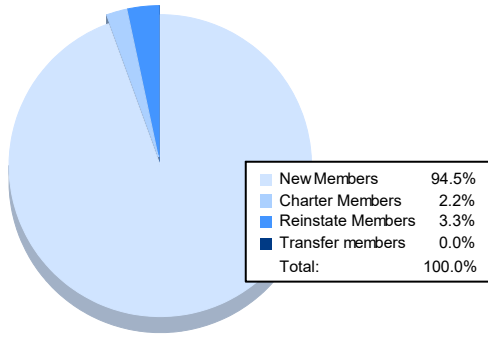

Year	New Clubs	Dropped Clubs	Gain/ Loss Clubs	New Members	Charter Members	Reinstate Members	Transfer Members	Total Member Added	Total Members Dropped	Gain/ Loss Members
2016-2017	0	1	-1	62	3	10	2	77	161	-84
2017-2018	1	0	1	29	32	2	0	63	106	-43
2018-2019	2	2	0	131	52	2	1	186	179	7
2019-2020	1	4	-3	75	24	1	4	104	134	-30
2020-2021	0	0	0	86	2	3	0	91	81	10
<b>Average</b>	<b>1</b>	<b>1</b>	<b>-1</b>	<b>77</b>	<b>23</b>	<b>4</b>	<b>1</b>	<b>104</b>	<b>132</b>	<b>-28</b>

### Membership Composition June 2021 Cumulative